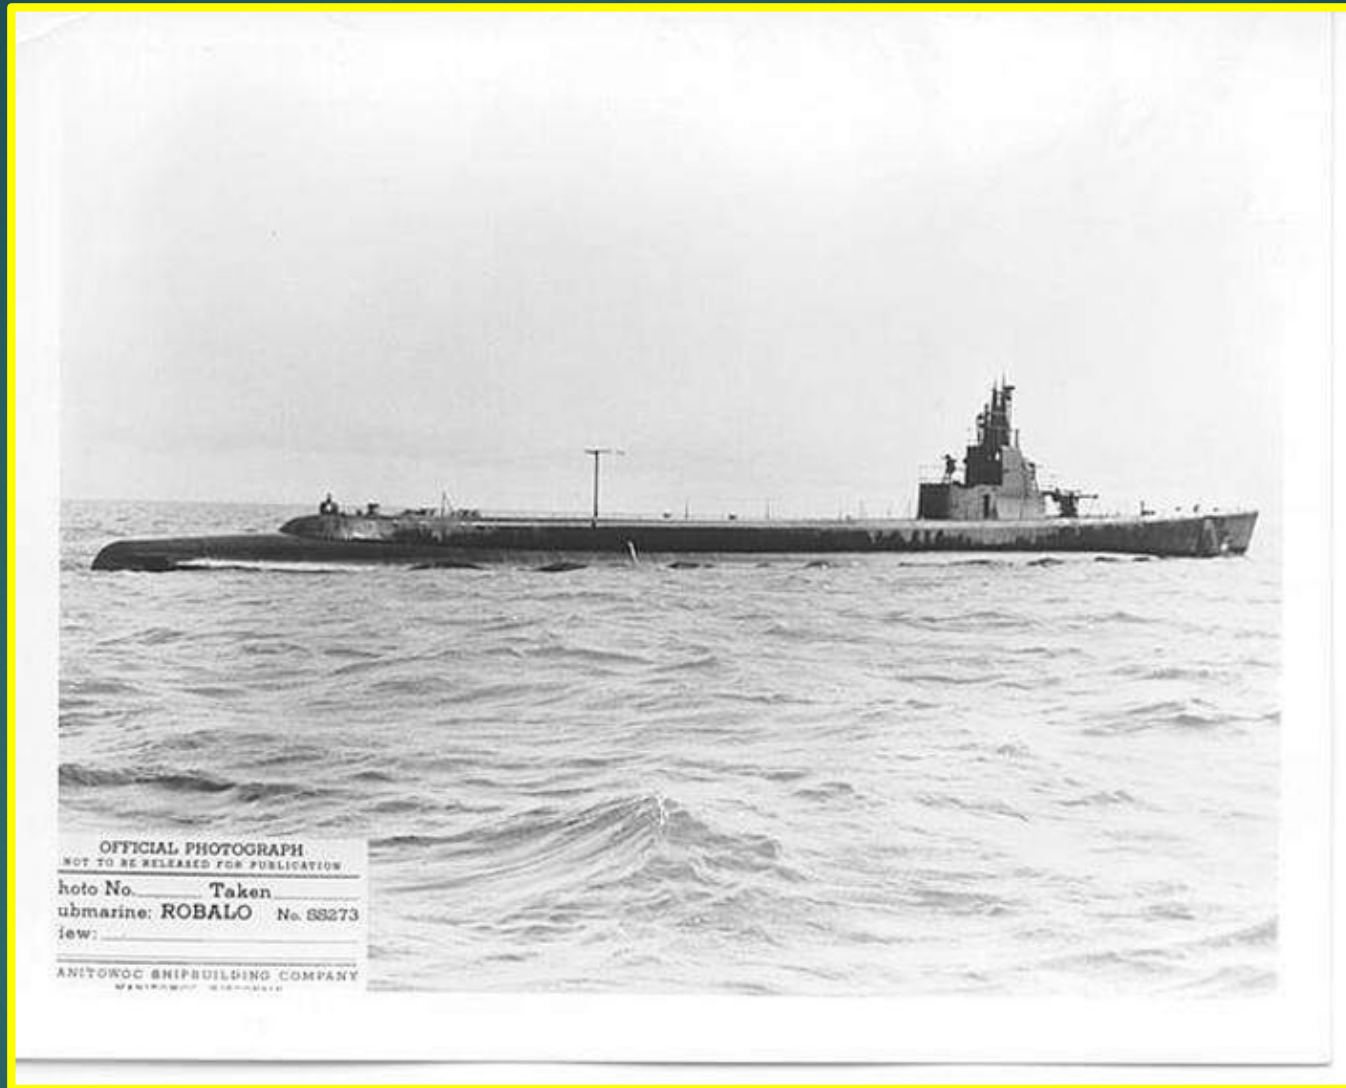

# TOLLING FOR THE BOATS JULY

USS S-28. 10 June 1943  
Near Seattle, Wash.  
Head-on view.  
Speed 10 knots.

# USS S-28 (SS-133)

OFFICIAL PHOTOGRAPH  
NOT TO BE RELEASED FOR PUBLICATION  
Photo No. \_\_\_\_\_ Taken \_\_\_\_\_  
Submarine: ROBALO No. SS273  
View: \_\_\_\_\_  
ANTONOV SHIPBUILDING COMPANY  
MANTOYEV, RUSSIA

**USS ROBALO (SS-273)**

U.S. SUBMARINE GRUNION  
STERN VIEW AT REST  
MARCH 20, 1942  
ELECTRIC BOAT CO. GROTON, CONN.

# USS GRUNION (SS-216)