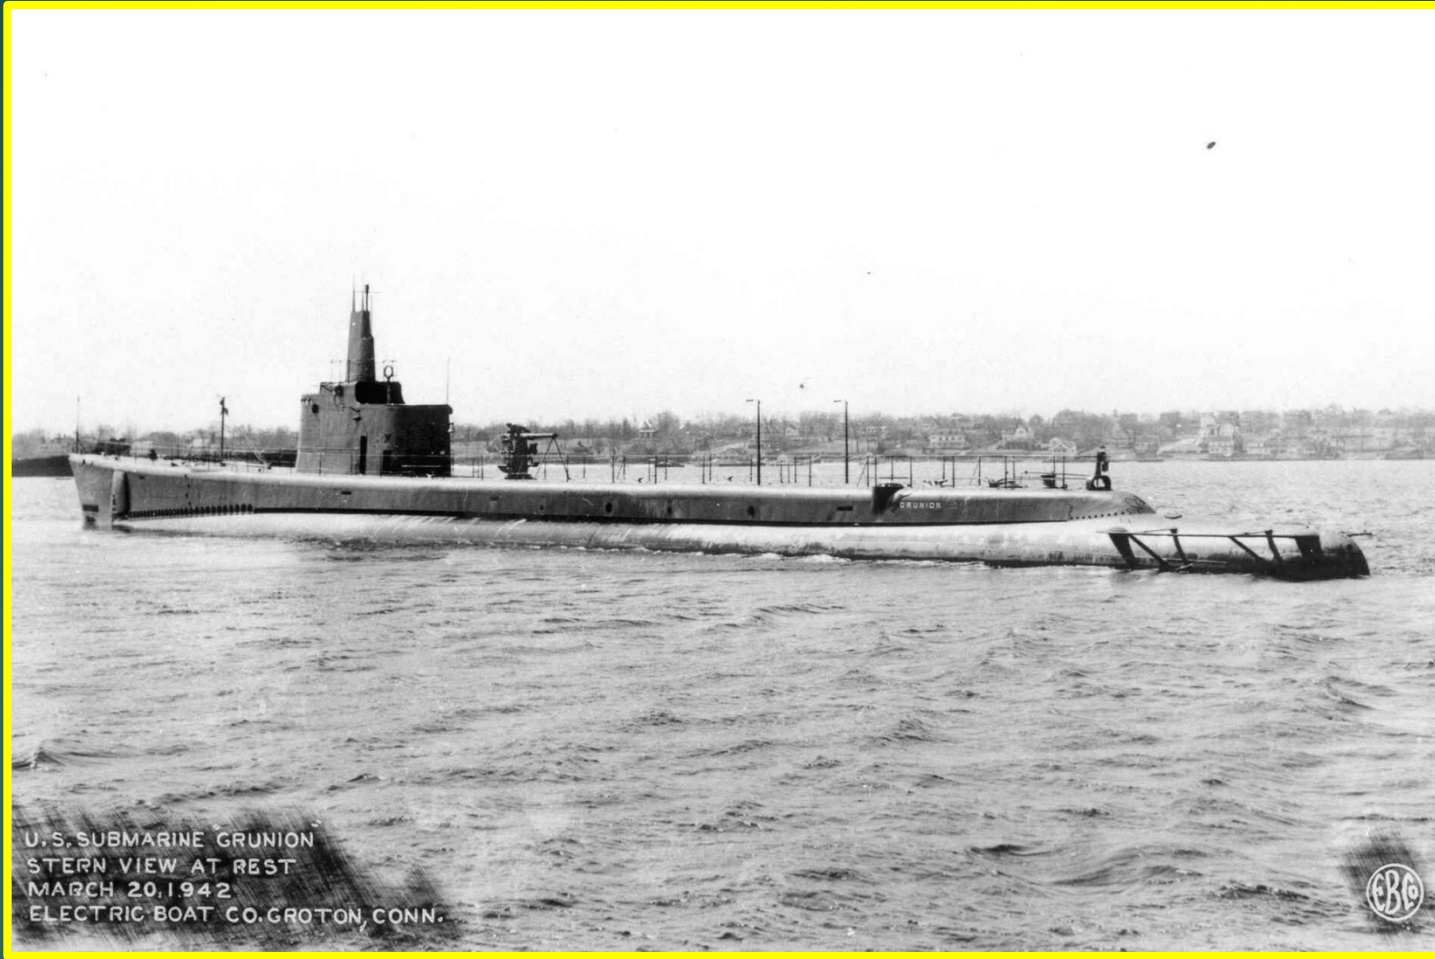

# TOLLING FOR THE BOATS JULY

USS S-28. 10 June 1943  
Near Seattle, Wash.  
Head-on view.  
Speed 10 knots.

# USS S-28 (SS-133)

OFFICIAL PHOTOGRAPH  
NOT TO BE RELEASED FOR PUBLICATION  
Photo No. \_\_\_\_\_ Taken \_\_\_\_\_  
Submarine: ROBALO No. SS273  
View: \_\_\_\_\_  
ANTONOV SHIPBUILDING COMPANY  
MANTOYEV, RUSSIA

**USS ROBALO (SS-273)**

U.S. SUBMARINE GRUNION  
STERN VIEW AT REST  
MARCH 20, 1942  
ELECTRIC BOAT CO. GROTON, CONN.