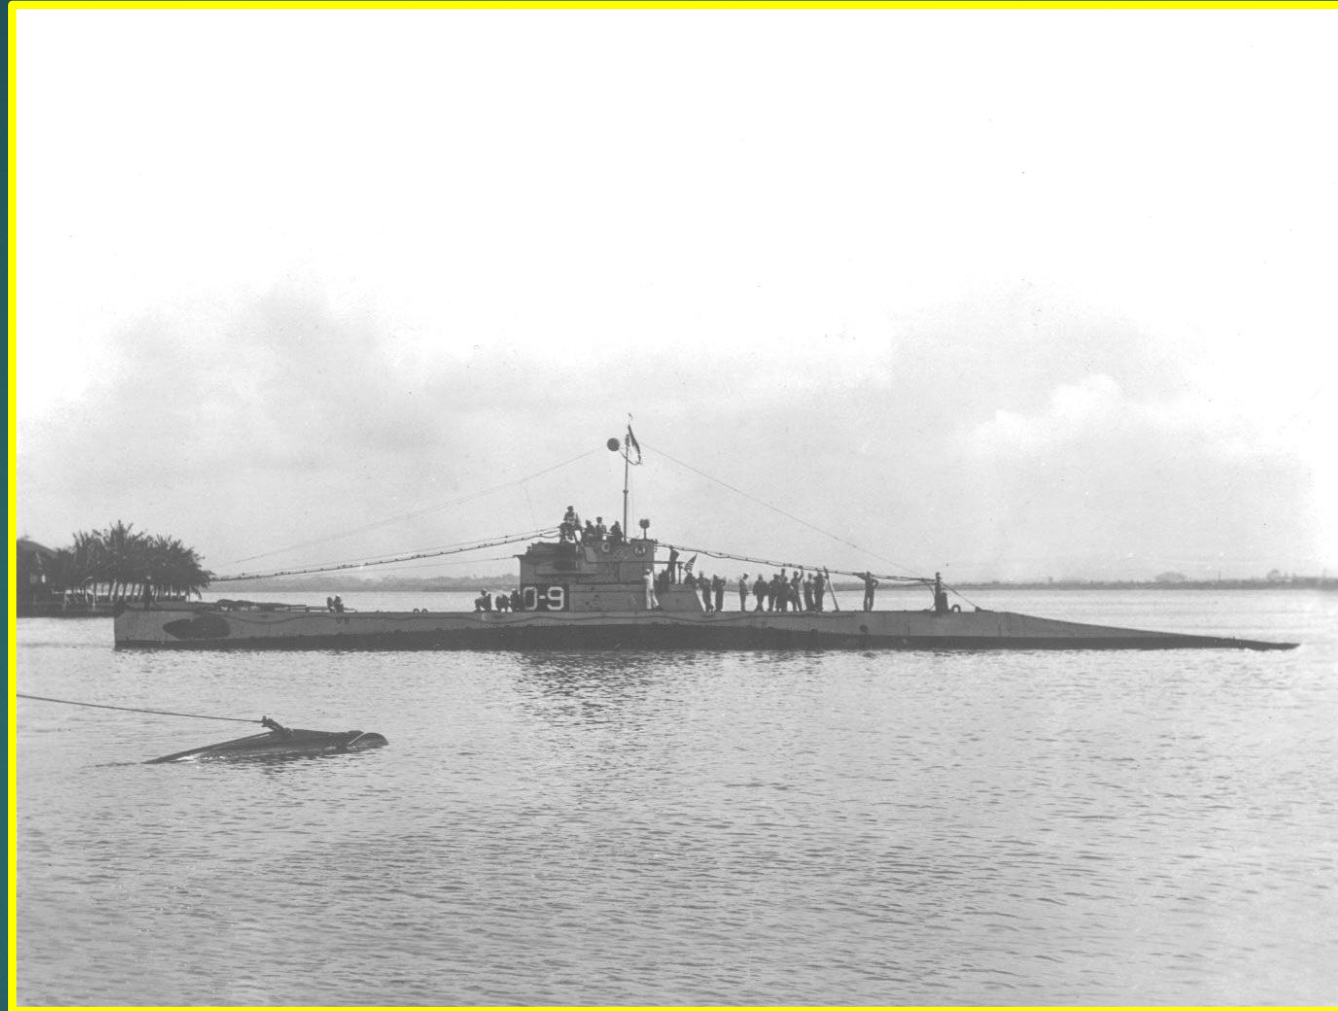

# TOLLING FOR THE BOATS JUNE

**USS HERRING (SS-233)**

# USS R-12 (SS-89)

**USS GOLET (SS-361)**

U.S. SUBMARINE BONEFISH  
TOWING TO DOCK  
MARCH 15, 1943  
ELECTRIC BOAT CO. GROTON, CONN.

# USS BONEFISH (SS-223)

**USS S-27 (SS-132)**

**USS O-9 (SS-70)**

**USS RUNNER (SS-275)**