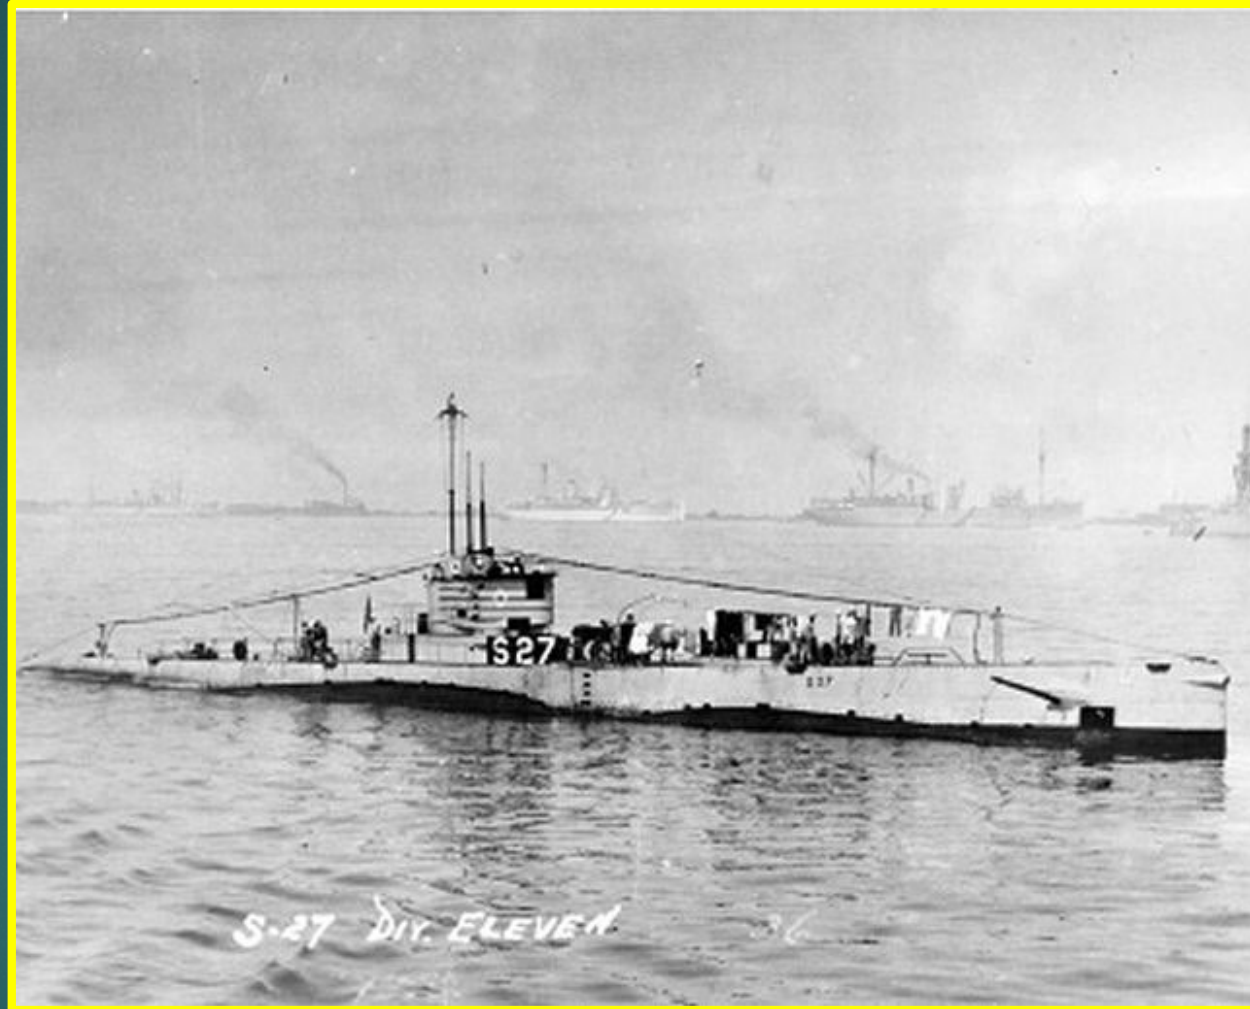

# TOLLING FOR THE BOATS JUNE

**USS HERRING (SS-233)**

# USS R-12 (SS-89)

**USS GOLET (SS-361)**

U.S. SUBMARINE BONEFISH  
TOWING TO DOCK  
MARCH 15, 1943  
ELECTRIC BOAT CO. GROTON, CONN.

# USS BONEFISH (SS-223)

**USS S-27 (SS-132)**

**USS O-9 (SS-70)**

**USS RUNNER (SS-275)**