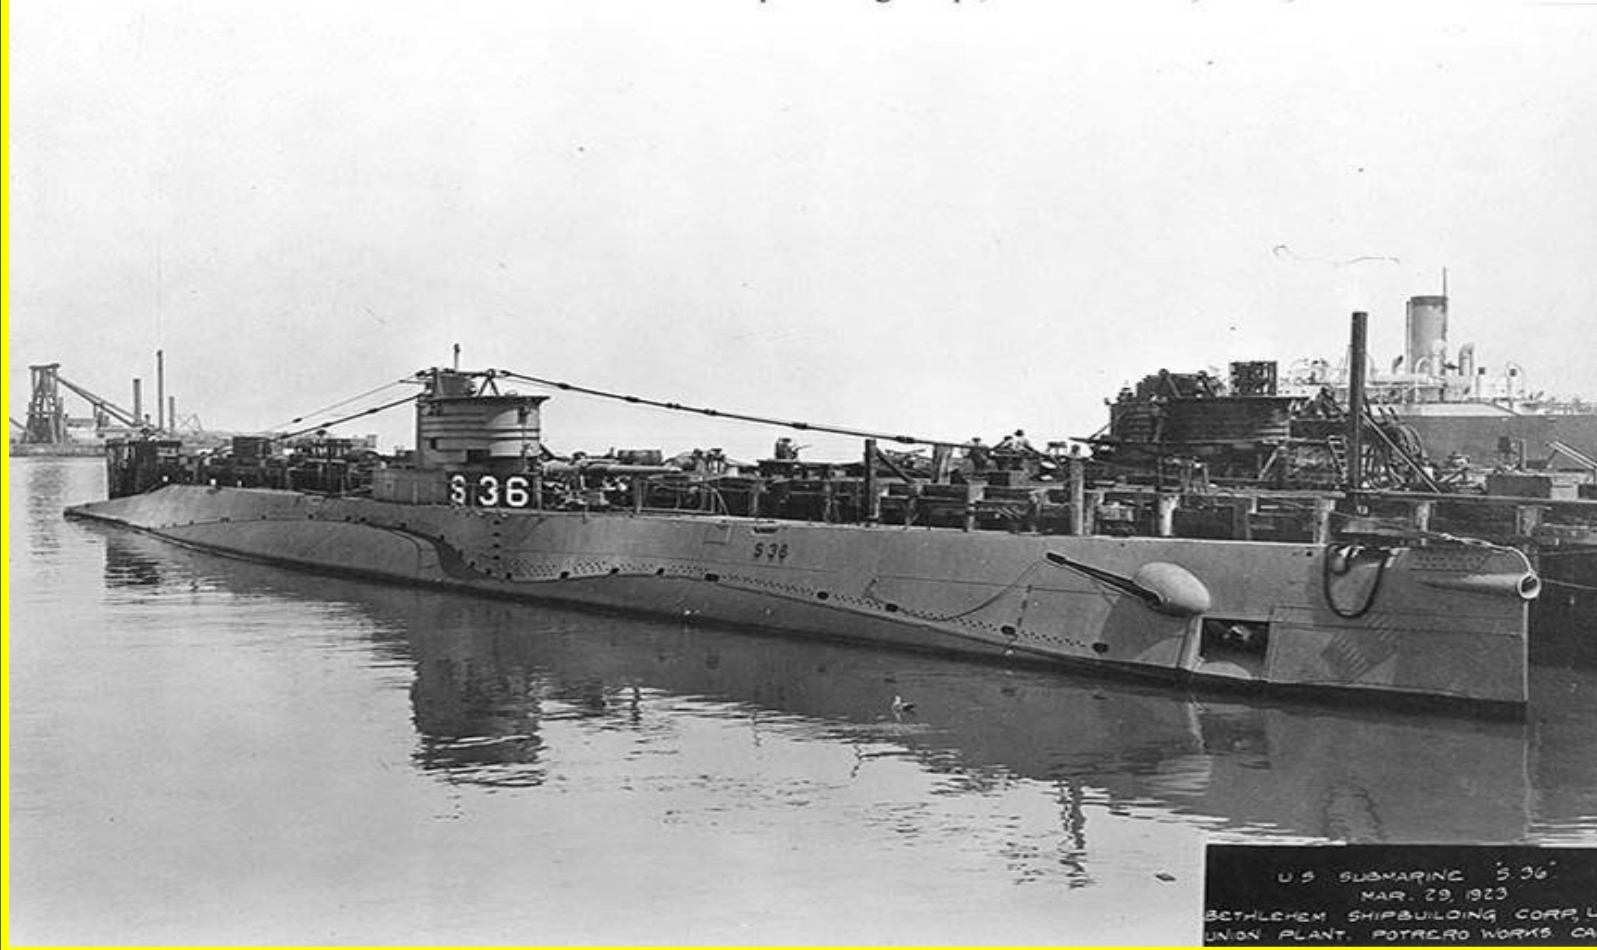

TOLLING FOR THE BOATS JANUARY

USS SCORPION (SS-278)

USS ARGONAUT (SS-166)

Photo # NH 98514 USS Swordfish off San Francisco, California, 13 June 1943

OFFICIAL PHOTOGRAPH

NAVY YARD MARE ISLAND, CALIF

4353-43 (SS193)
STERN VIEW. ALTERATIONS CIRCLED ON M. 1
PHOTOS NO. 4350-43 TO 4351-43 INC.
SAN FRANCISCO, CAL. JUNE 13, 1943

USS SWORDFISH (SS-193)

Photo # NH 51827 USS S-36 at Bethlehem Shipbuilding Corp., San Francisco, Calif., 29 March 1923

USS S-36 (SS-141)

USS S-26 (SS-131)

Eternal Patrol