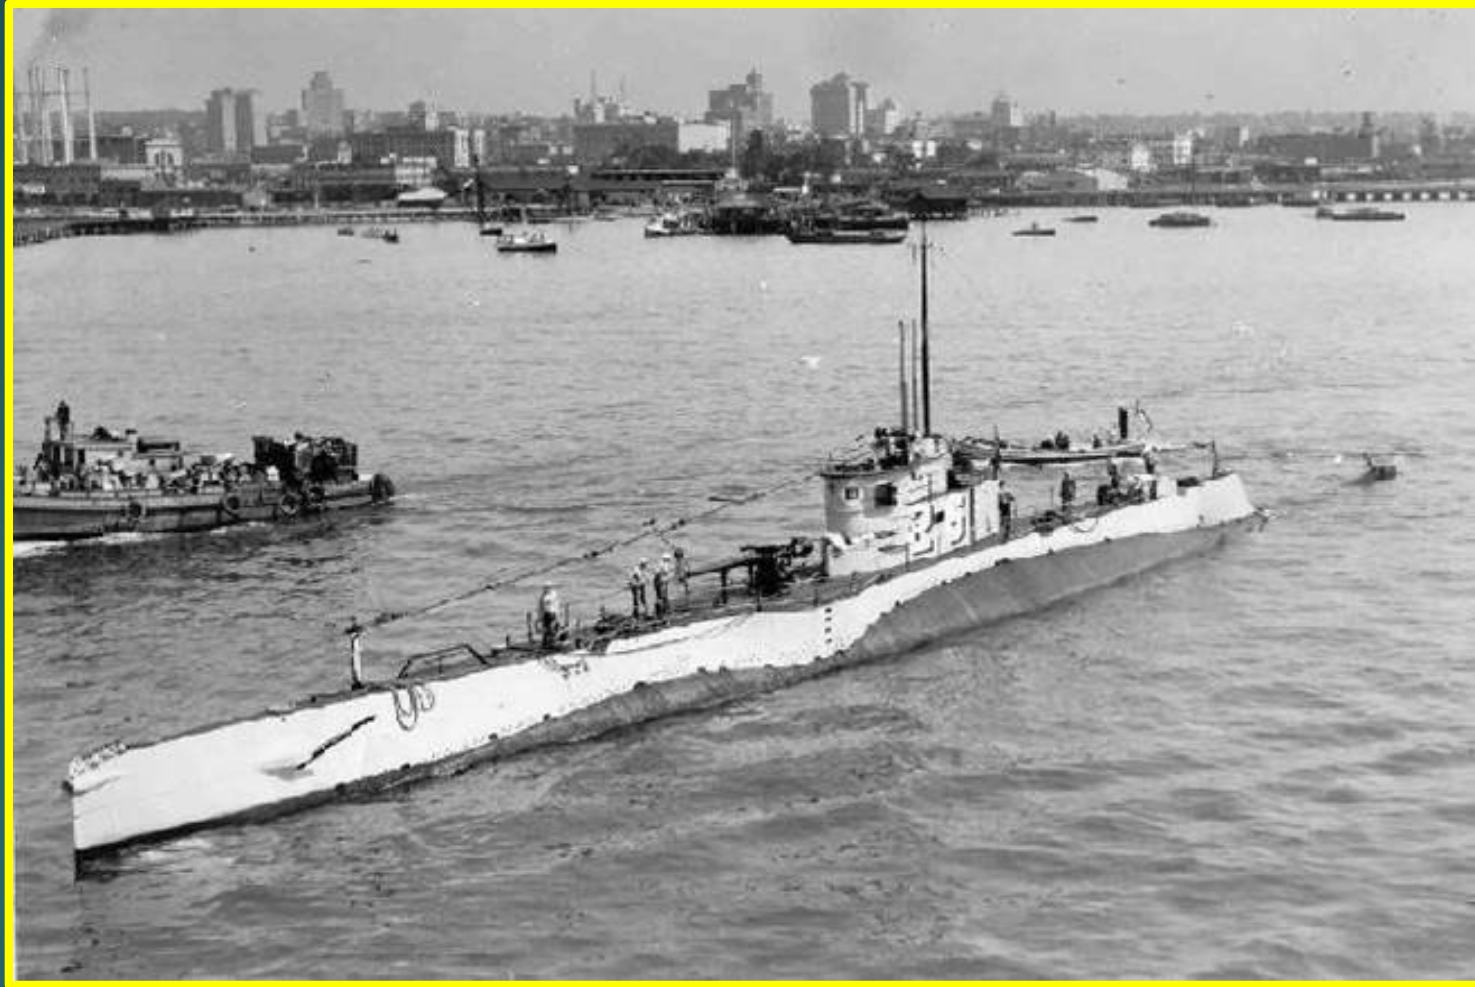

TOLLING FOR THE BOATS JANUARY

USS SCORPION (SS-278)

USS ARGONAUT (SS-166)

Photo # NH 98514 USS Swordfish off San Francisco, California, 13 June 1943

OFFICIAL PHOTOGRAPH

NAVY YARD MARE ISLAND, CALIF

4353-43 (SS193)
STERN VIEW. ALTERATIONS CIRCLED ON M. 1
PHOTOS NO. 4350-43 TO 4351-43 INC.
SAN FRANCISCO, CAL. JUNE 13, 1943

USS SWORDFISH (SS-193)

Photo # NH 51827 USS S-36 at Bethlehem Shipbuilding Corp., San Francisco, Calif., 29 March 1923

USS S-36 (SS-141)

USS S-26 (SS-131)

Eternal Patrol