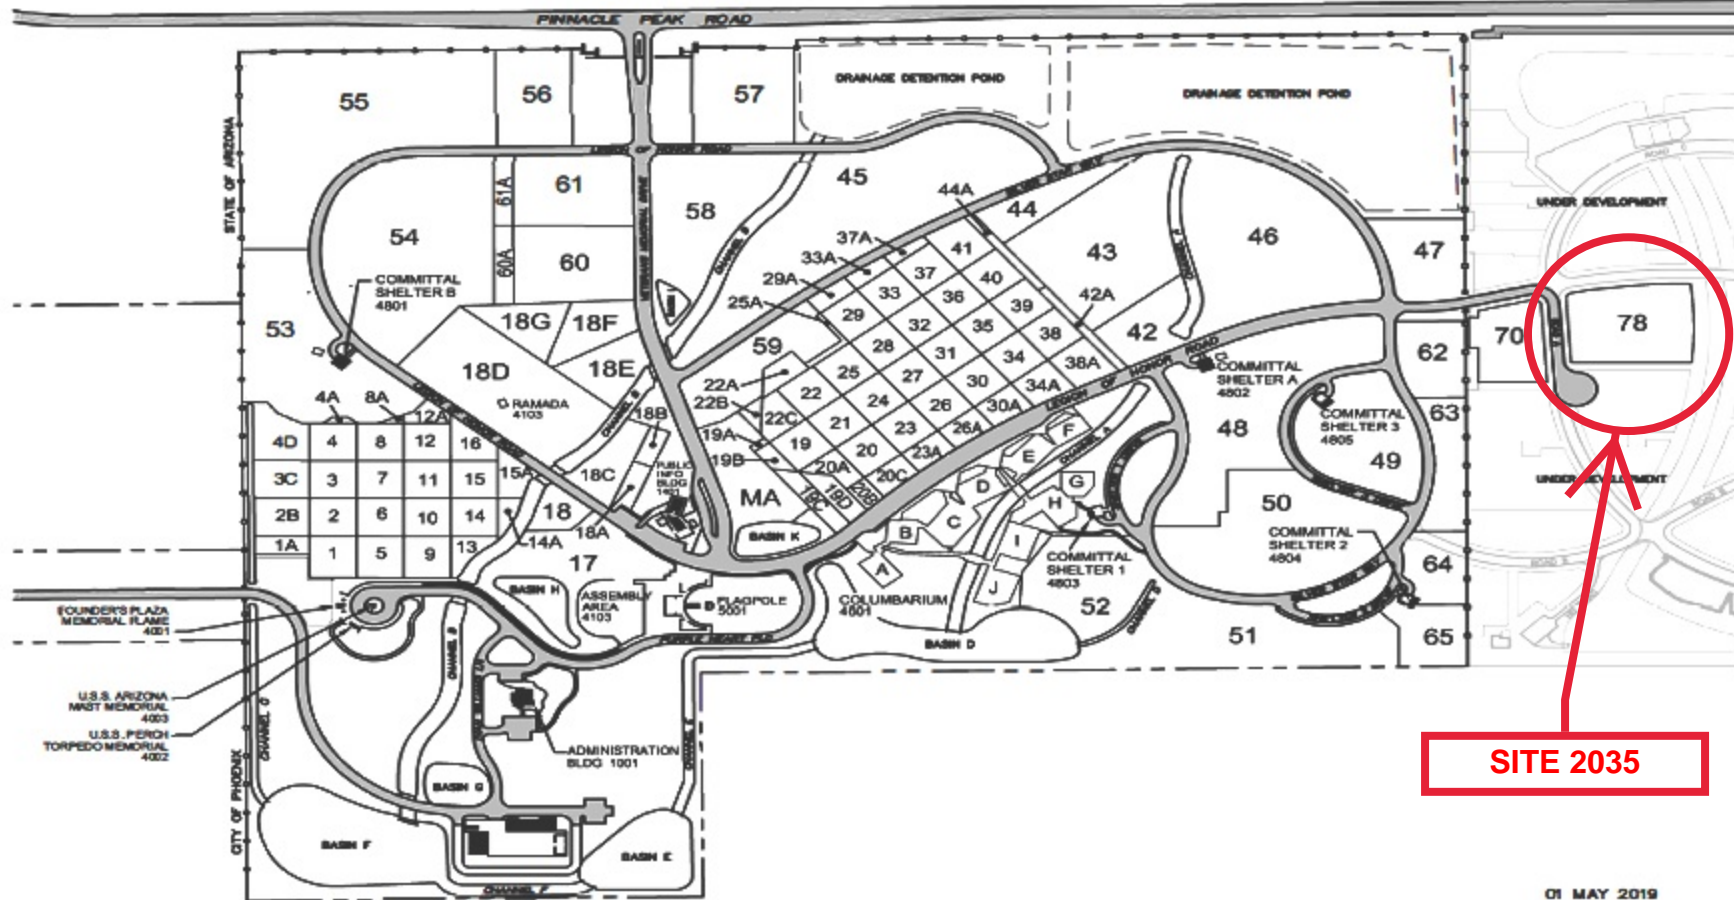

NATIONAL MEMORIAL CEMETERY OF ARIZONA

23029 N. CAVE CREEK ROAD, PHOENIX, AZ. 85024

SITE 2035